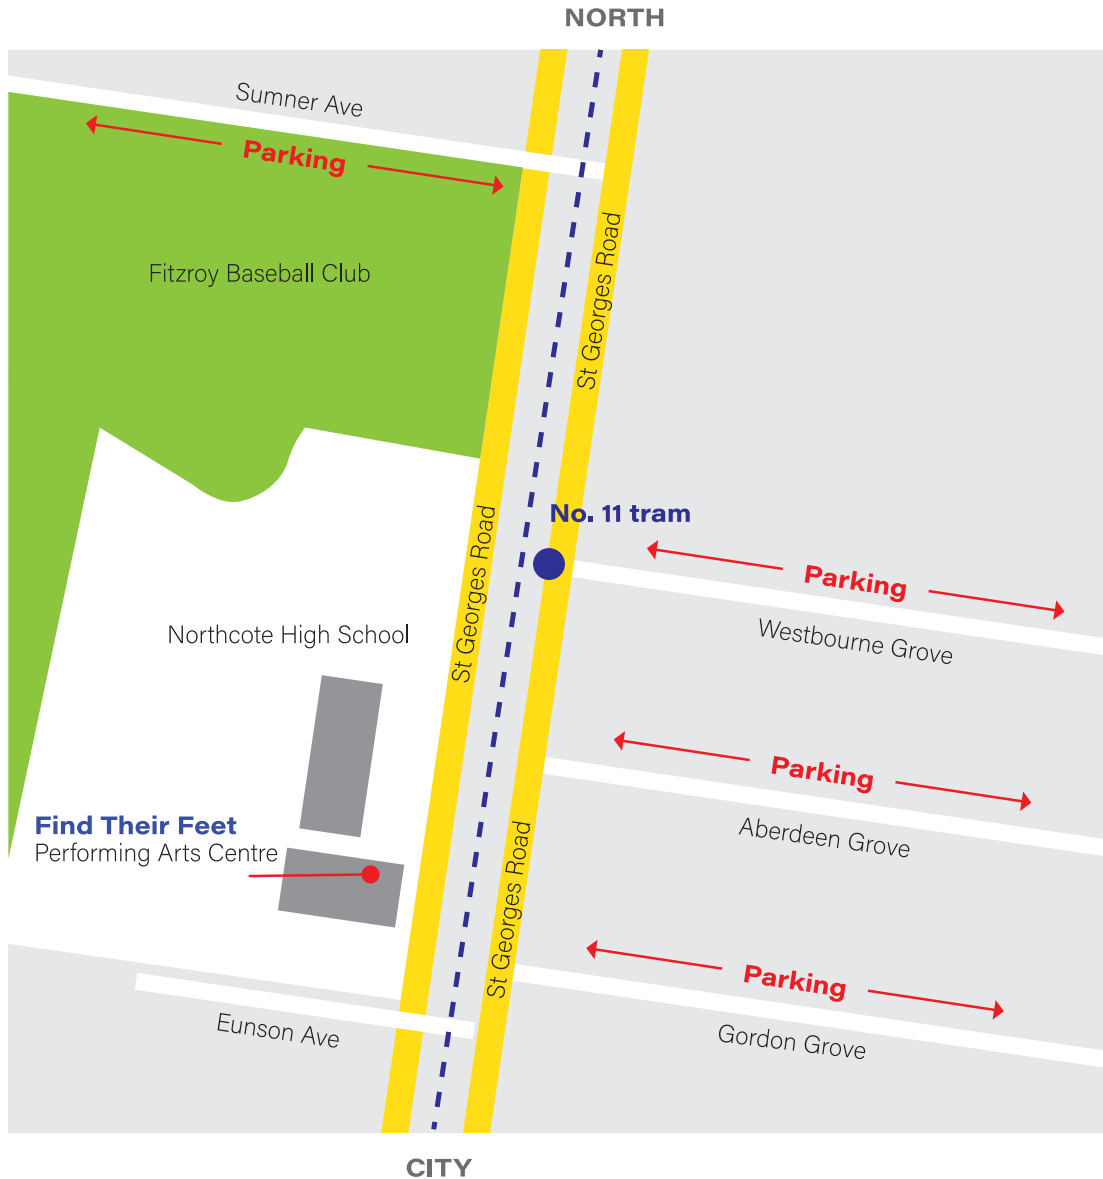

### Car Parking

Best available parking can be accessed off-street on Sumner Ave, Westbourne Grove, Aberdeen Grove, Gordon Grove, Northcote (see map for details)

### DIRECTIONS

**Car:** Refer to Melway map reference 30 D9.

**Train:** Mernda line from Flinders Street Station & Southern Cross station stops at Merri Creek Station. (NHS is a 8 minute walk via Clarke Street)

**Tram:** Tram: No. 11 tram from Collins Street arrives directly at **Stop 27 Westbourne Gv & St Georges Rd**